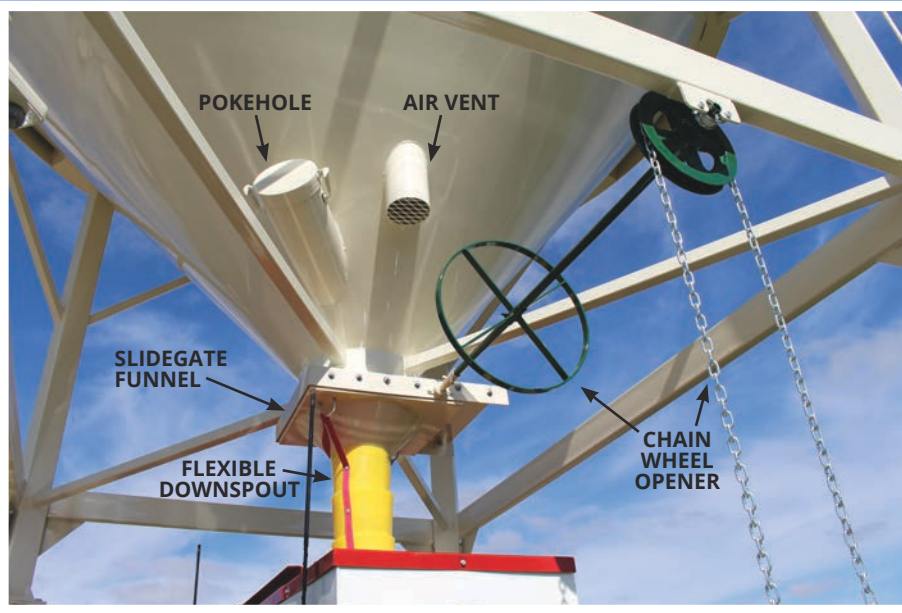

Overhead Cake Bin

- 9' Standard Height Clearance
Optional Height Clearances Available
- 10'5" Inside Width Clearance
- 50° Bottom Cone Slope
- Low Profile Skid Base
- Natural Draft Air Vent System
- 30" Remote Operated Locking Lid
- Polyurethane Painted Exterior
- Epoxy Coated Inside, Poke Hole, Top Manhole
- Bottom View Glass
- Top LevAlert
- Slide Gate Funnel with Flexible Downspout
- Exterior Ladder with Removable Bottom Section
- Delivery and On-site Set Up

- Pokehole
- 6" Air Vent
- Slide Gate Funnel
- Flexible Downspout
- Chain Wheel Opener
- Low-Profile Skid Base

OVERHEAD CAKE BIN

MODEL	BUSHEL	CU FT	TONS OF CAKE	BIN HEIGHT	AUGER LENGTH
1410C	1160	1430	24-28	26' 10"	51'
1415C	1500	1800	32-36	29' 4"	61'